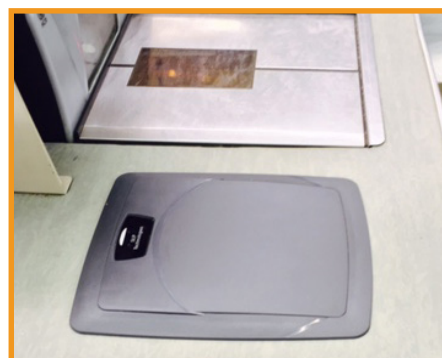

DETACHERS AND DEACTIVATORS

OPTICAL TAG DETACHER

STOP LOCK DETACHER

DETACHER

HAND HELD DETACHER

Most EAS tags require a magnetic detacher to release the pin. We stock a range of Strong lock and Ultra strong lock releasers in surface mount and hand-held configurations. Hand held detachers for removing tags from big items such as bicycles, generators etc.

AM AND RF DEACTIVATORS

AM TOUCH DEACTIVATOR

RF DEACTIVATOR

AM PROXIMITY DEACTIVATOR
COUNTER SUNK INTO THE TILL POINT

We stock, install and maintain various deactivators to deactivate sticky label tags in both AM and RF. The proximity deactivators are ideal for supermarkets as the label will be deactivated when within 10 cm of the deactivator. This allows for quick deactivation at the till.