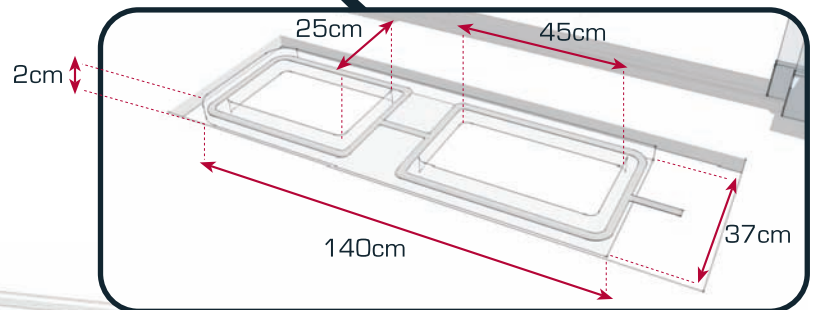

* Maximum detections for Supertag and provided configuration.