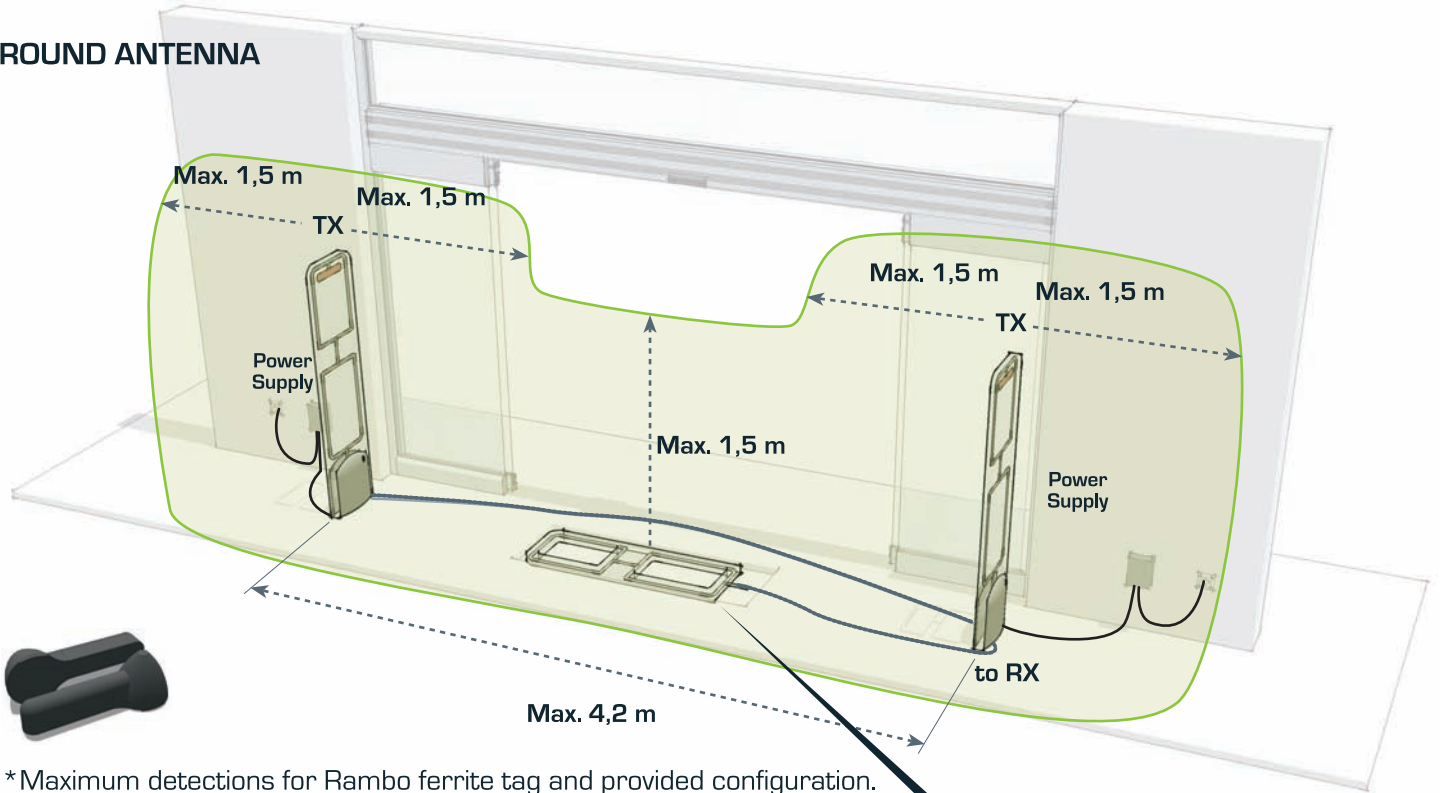

ACCESSORIES

GROUND ANTENNA

* Maximum detections for Rambo ferrite tag and provided configuration.