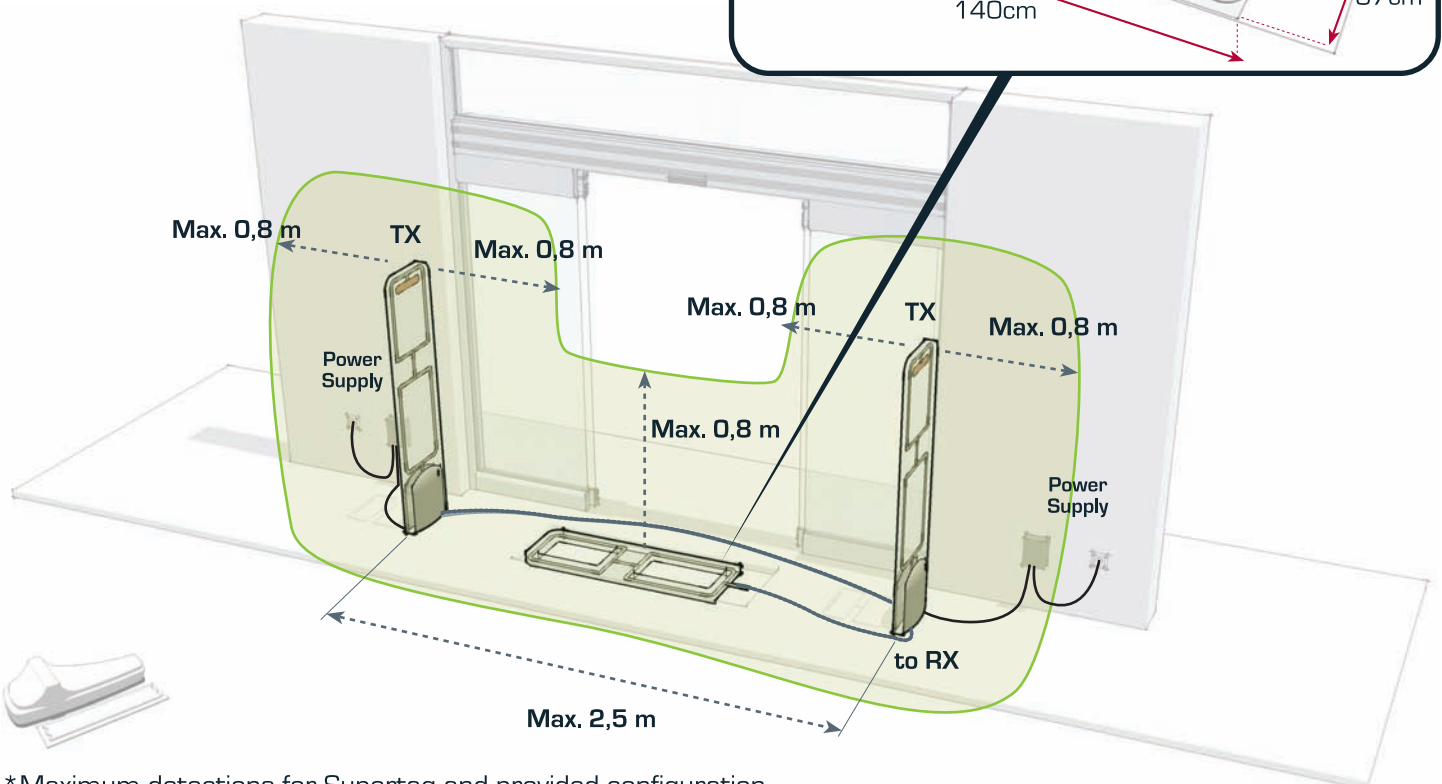

Jammer alarm

Near label alarm

TCP/IP tuning

Silent alarm
(pagers)

Programmed
ON/OFF

The NEW GROUND system has been created to discreetly improve the detection in wider passages.

It is typically buried into the entrance floor. It is possible to combine vertical "Standard" antennas and GROUND antennas to create a customized detection area.

Included	✓
Option	-
Not available	*

MEASURES AND WEIGHT

TX

RX

Width	37 cm	37 cm
Height	140 cm	140 cm
Depth	2 cm	2 cm
Weight	13,5 kg	13,5 kg
Mains	110/220V	-
Relay/ Inputs/Outputs	1/2/2	-

PRODUCT REFERENCES

- Sources of EM noise in 58kHz: Neon lamps, switching Power Supplies, Screens, Air Conditioning.
- Install the system minimum 2 meter** from the source of noise, if not, neutralize source of noise or reduce gate distance until necessary.

**Distance to source of noise depends on power and average noise.

ACCESSORIES

GROUND ANTENNA

* Maximum detections for Rambo ferrite tag and provided configuration.

* Maximum detections for Supertag and provided configuration.